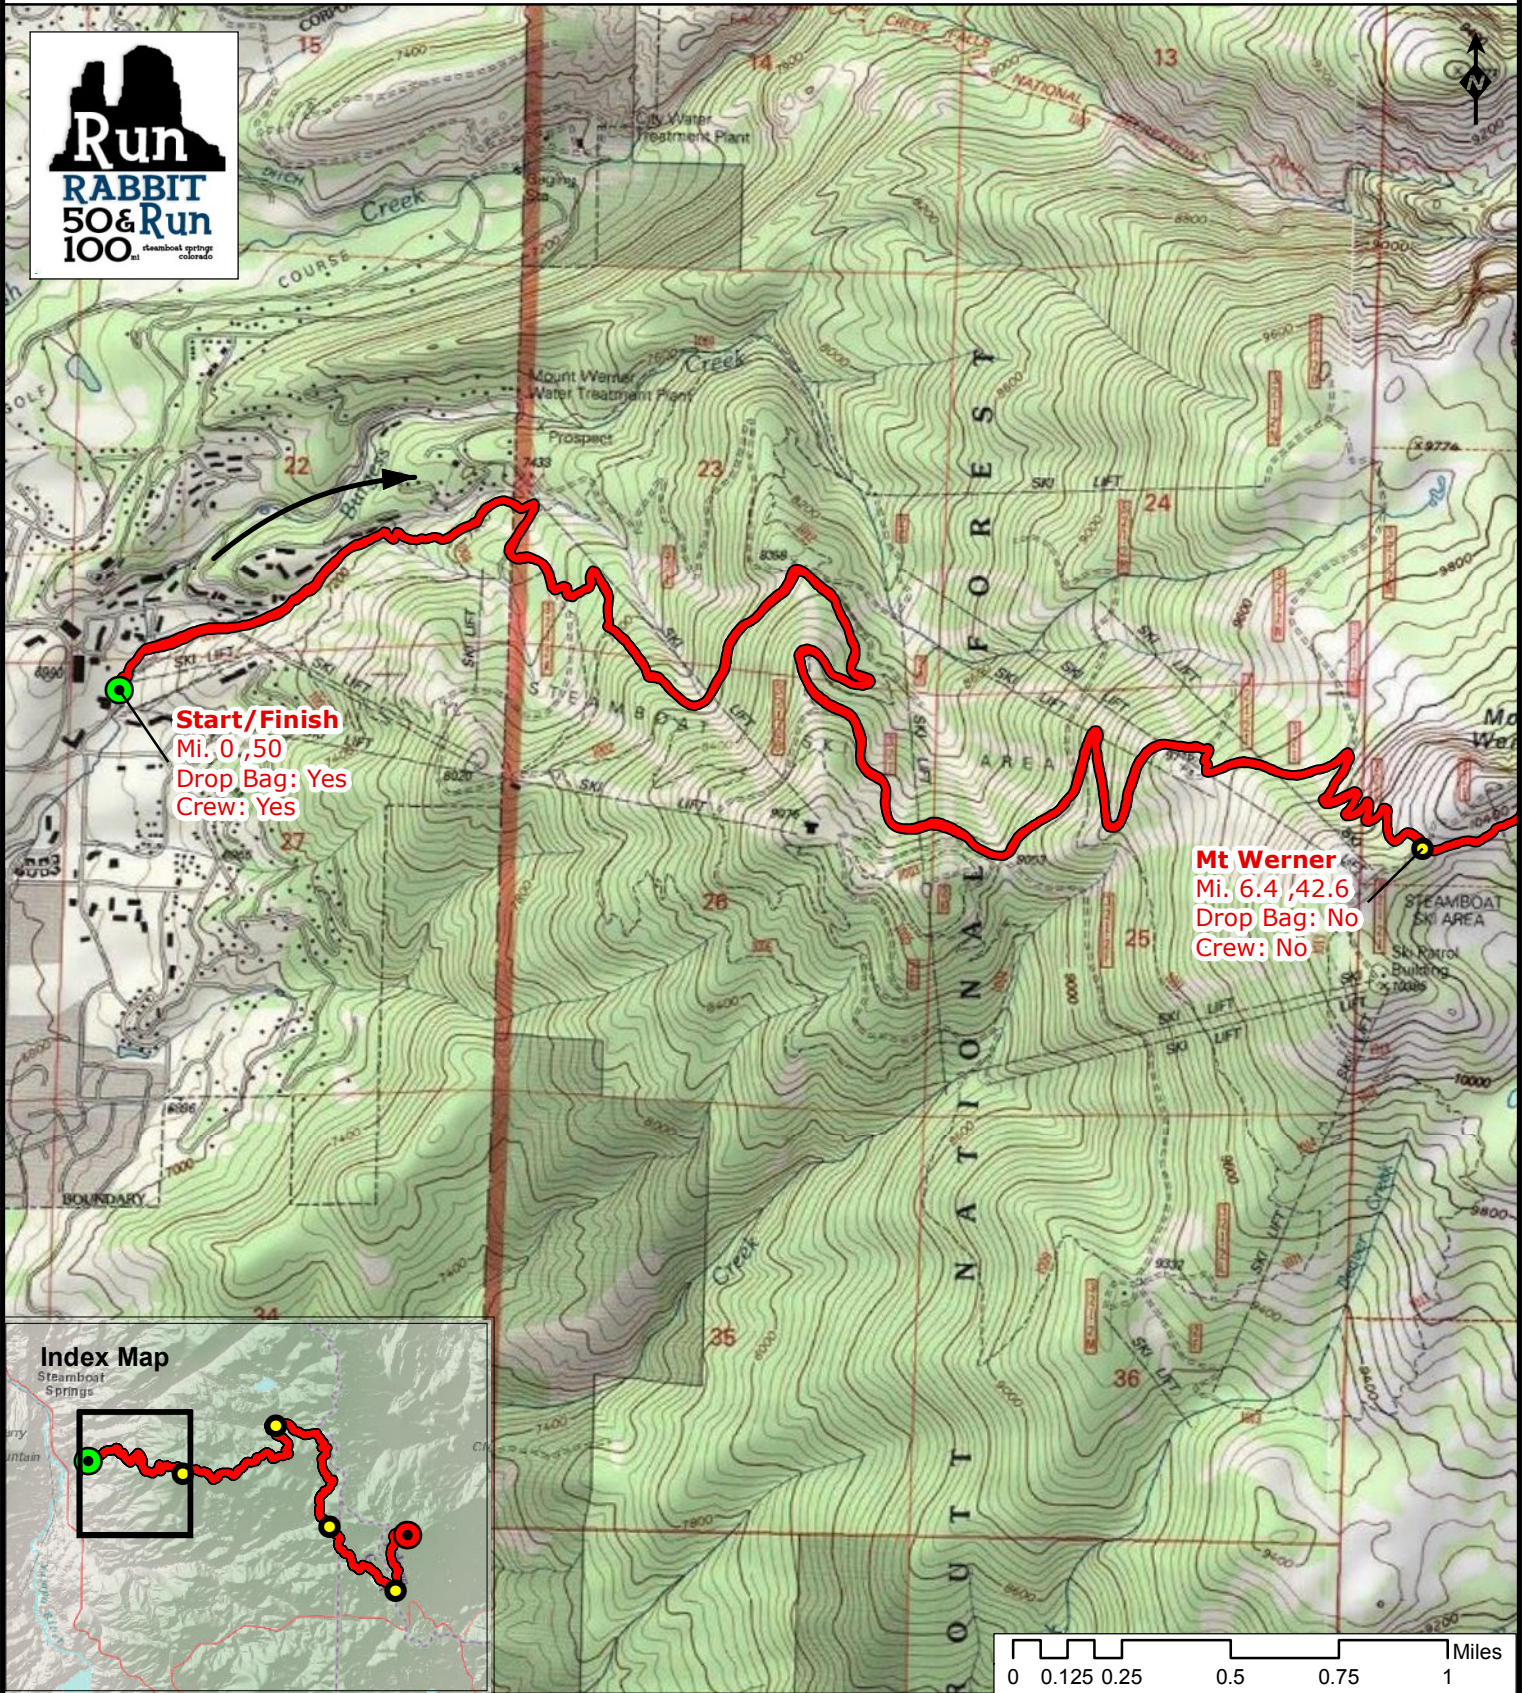

Run Rabbit Run 50 - Mt Werner to Start

Start/Finish
Mi. 0 ,50
Drop Bag: Yes
Crew: Yes

Mt Werner
Mi. 6.4 ,42.6
Drop Bag: No
Crew: No