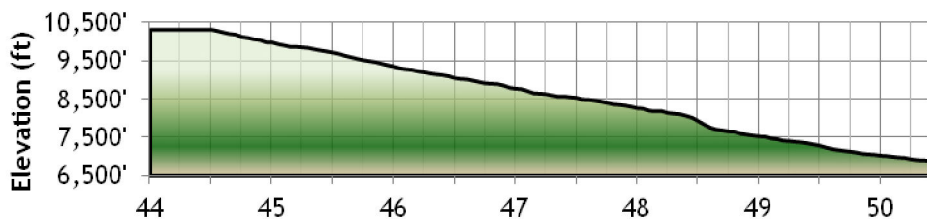

Elevation Profile:

Scale varies from sheet to sheet & depicts route between the two aid stations on the map.