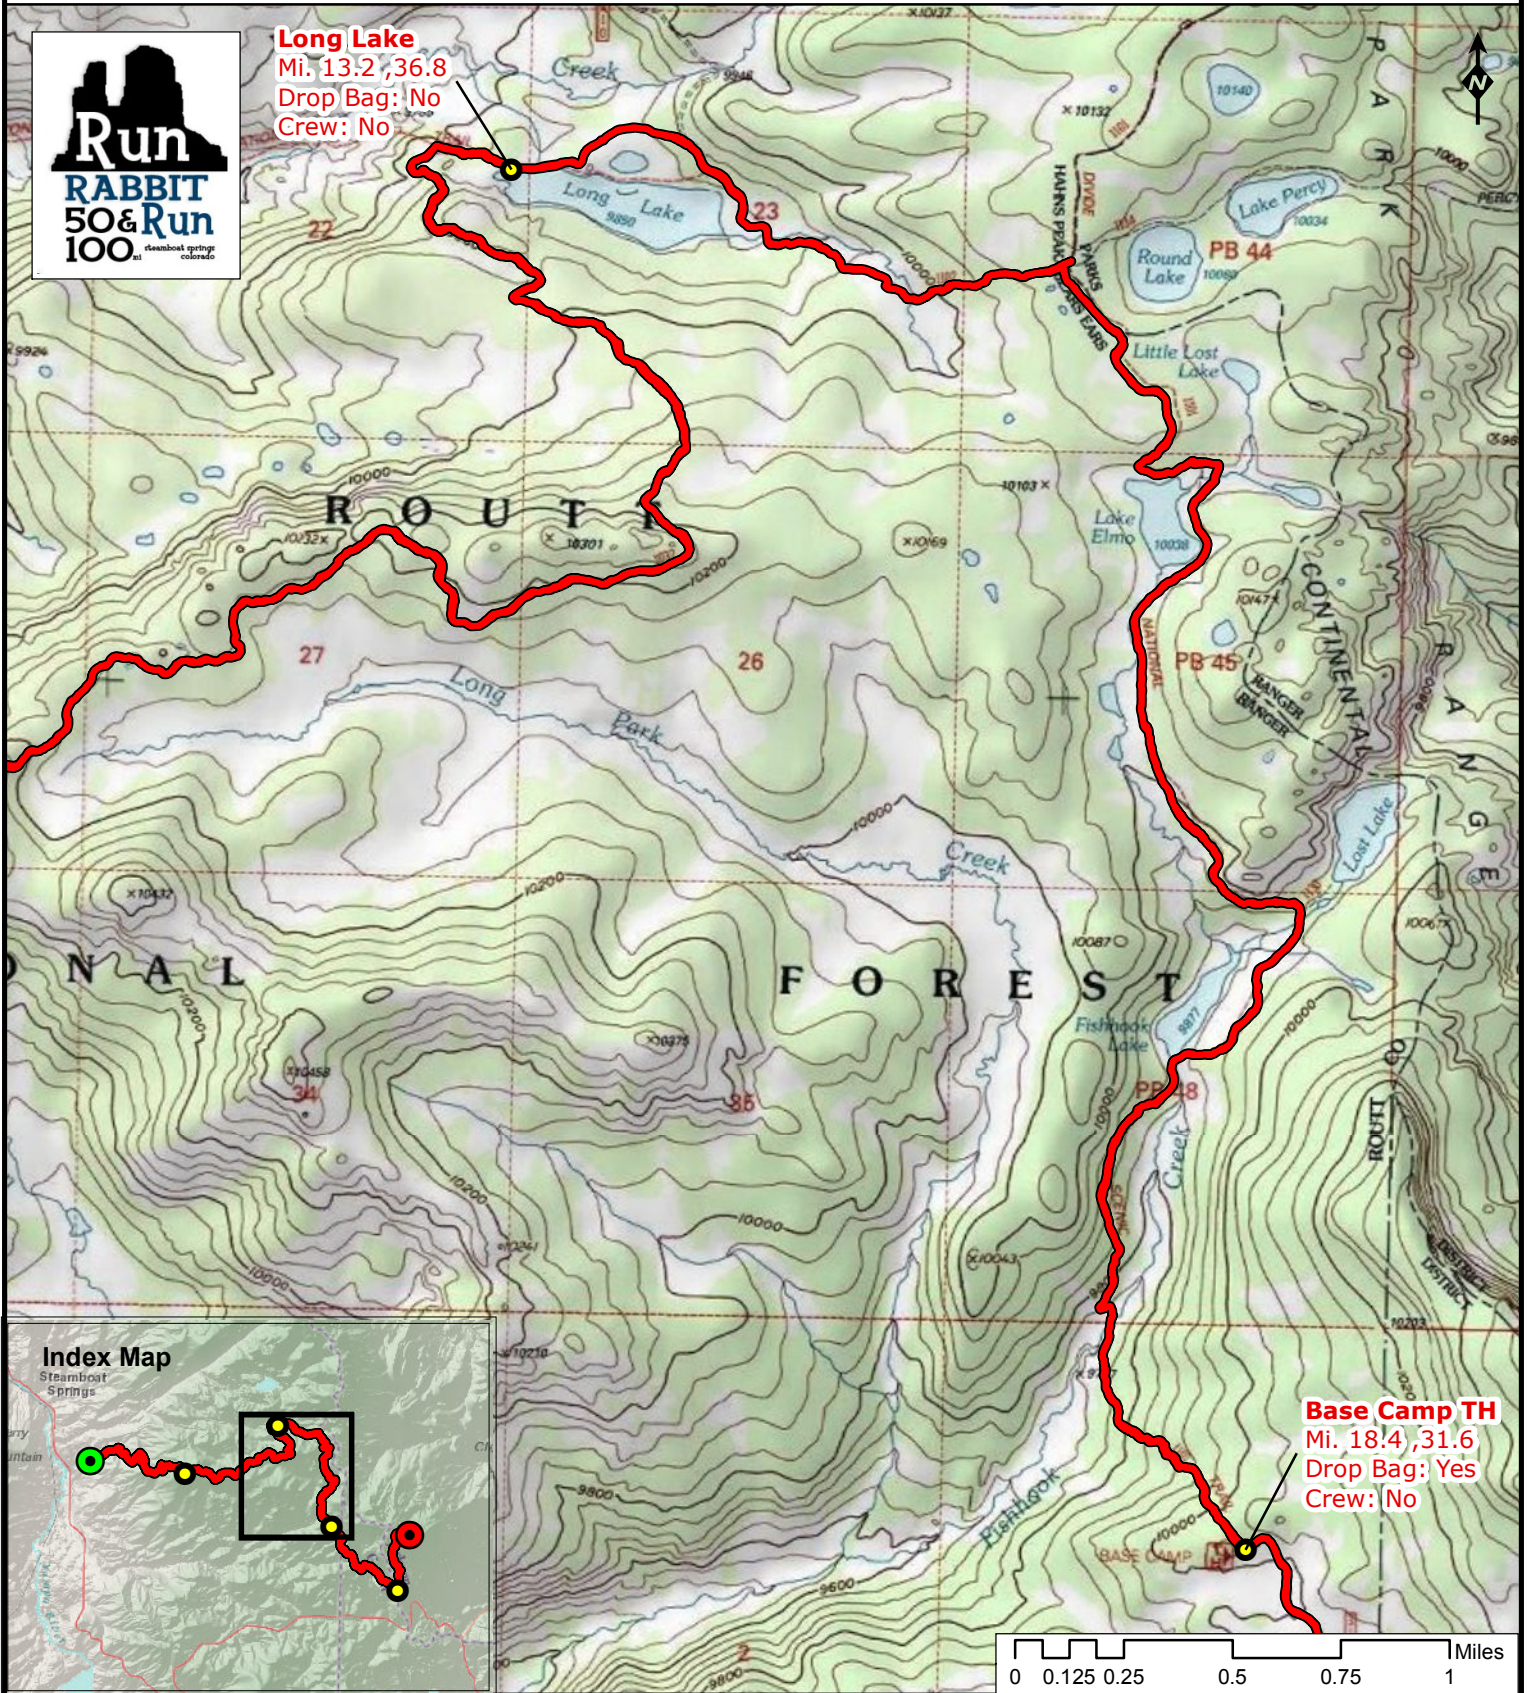

Run Rabbit Run 50 - Long Lake to Base Camp TH

Long Lake
Mi. 13.2 , 36.8
Drop Bag: No
Crew: No

Base Camp TH
Mi. 18.4 , 31.6
Drop Bag: Yes
Crew: No