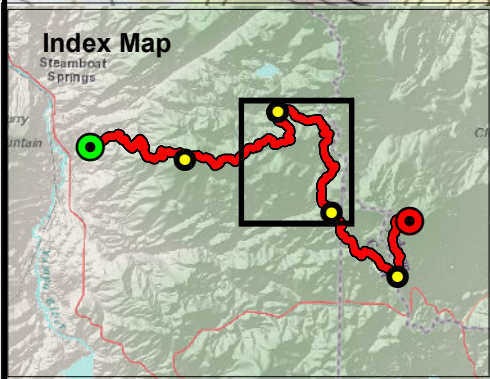

### Elevation Profile:

Scale varies from sheet to sheet & depicts route between the two aid stations on the map.

# Run Rabbit Run 50 - Long Lake to Base Camp TH

**Long Lake**  
Mi. 13.2 , 36.8  
Drop Bag: No  
Crew: No

**Base Camp TH**  
Mi. 18.4 , 31.6  
Drop Bag: Yes  
Crew: No