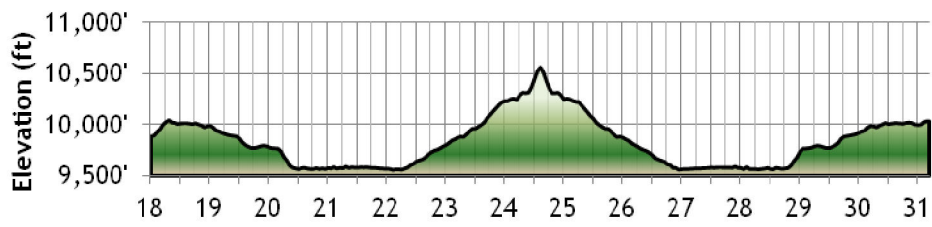

RRR 50 - Base Camp TH to Turnaround and Back

Base Camp TH
Mi. 18.4 ,31.6
Drop Bag: Yes
Crew: No

Turnaround
Mi. 25,
Drop Bag:
Crew:

Dumont
Mi. 22.3 ,27.7
Drop Bag: No
Crew: Yes

Elevation Profile:
Scale varies from sheet to sheet & depicts route between the two aid stations on the map.