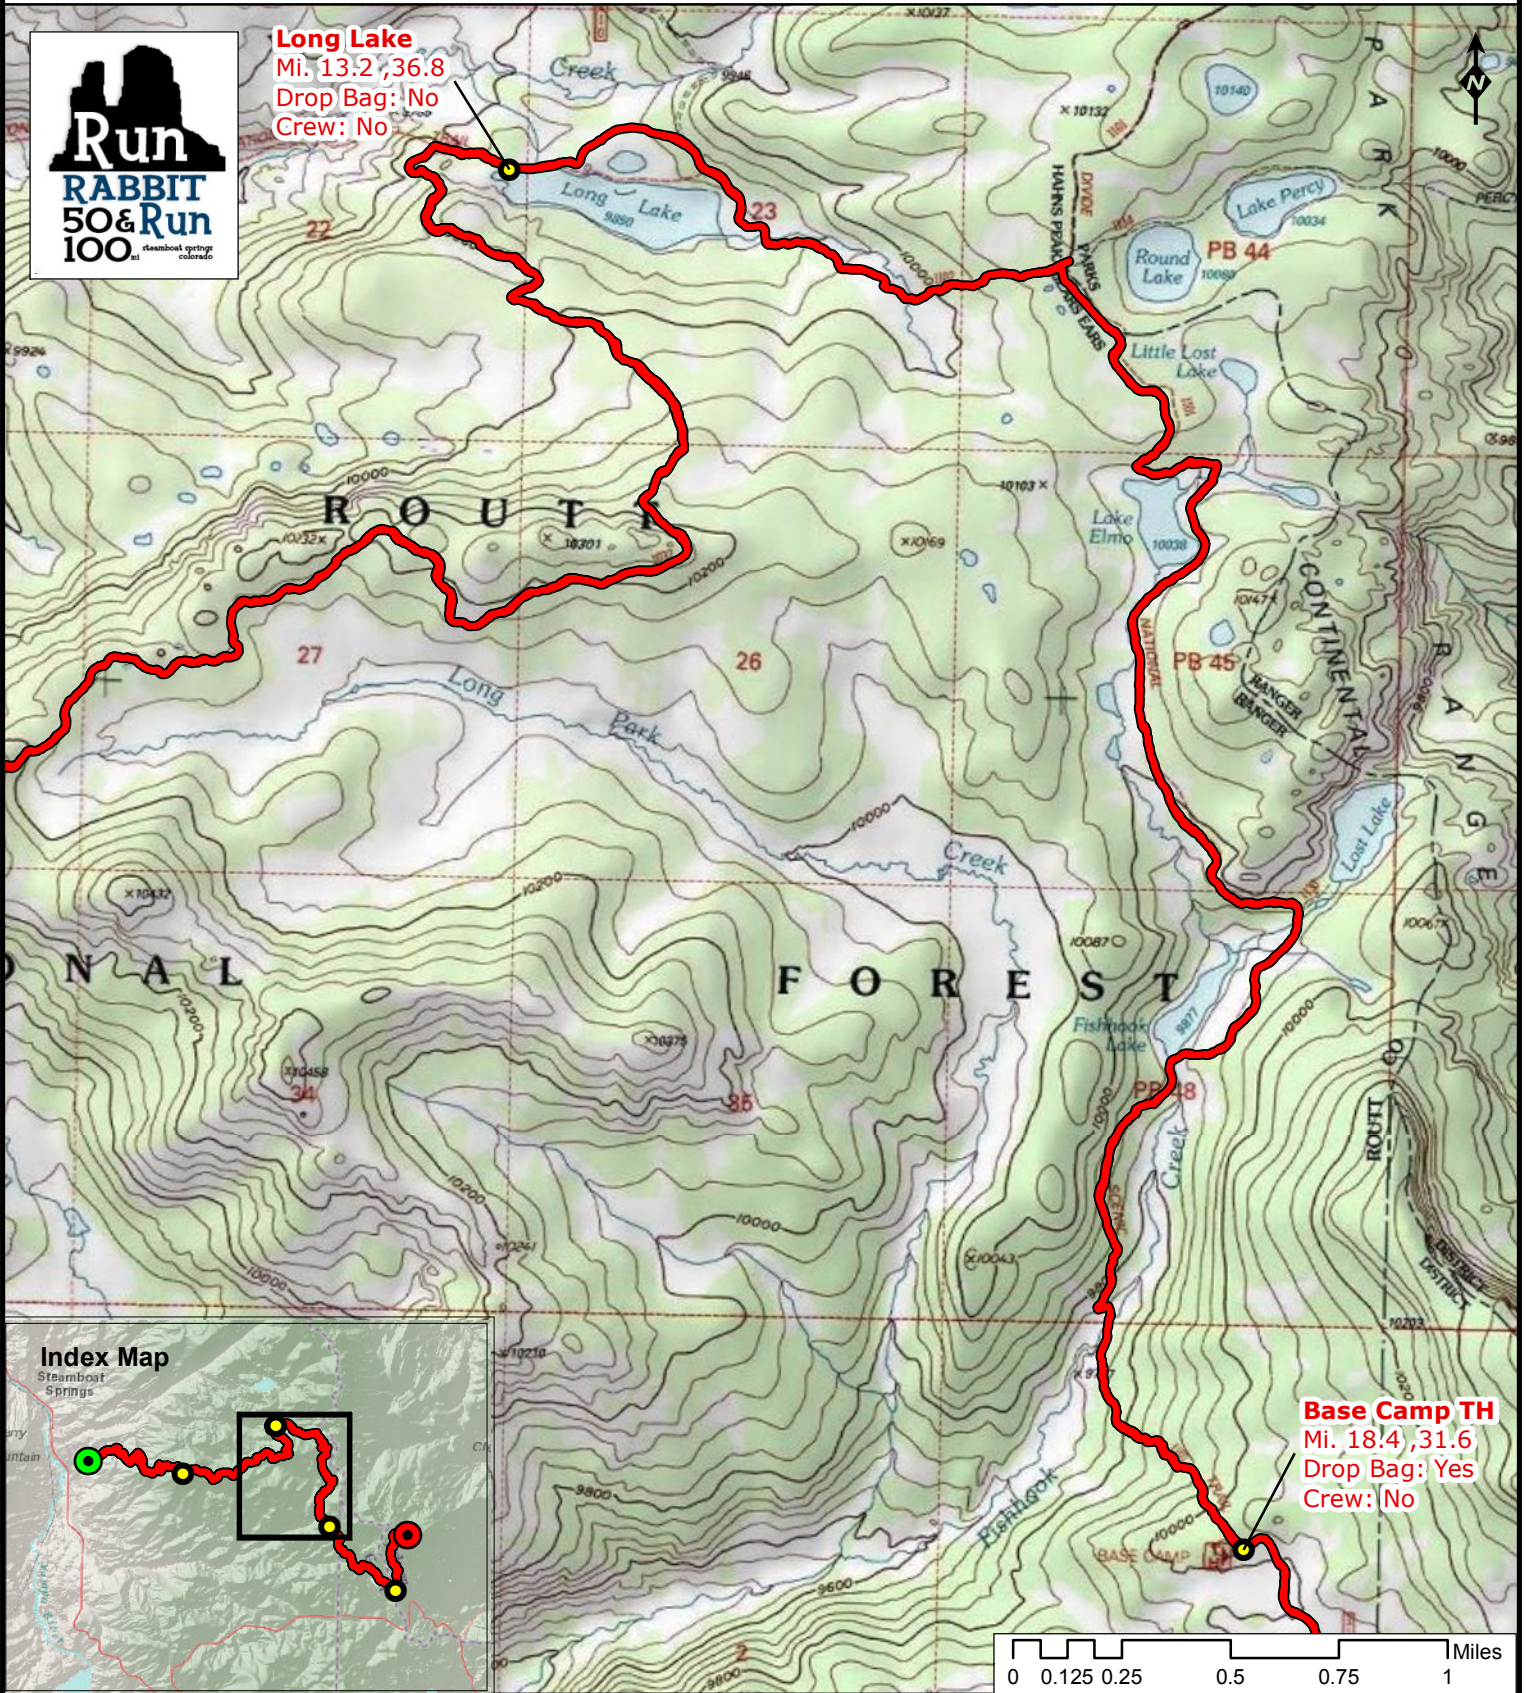

Run Rabbit Run 50 - Base Camp TH to Long Lake

Long Lake
Mi. 13.2 , 36.8
Drop Bag: No
Crew: No