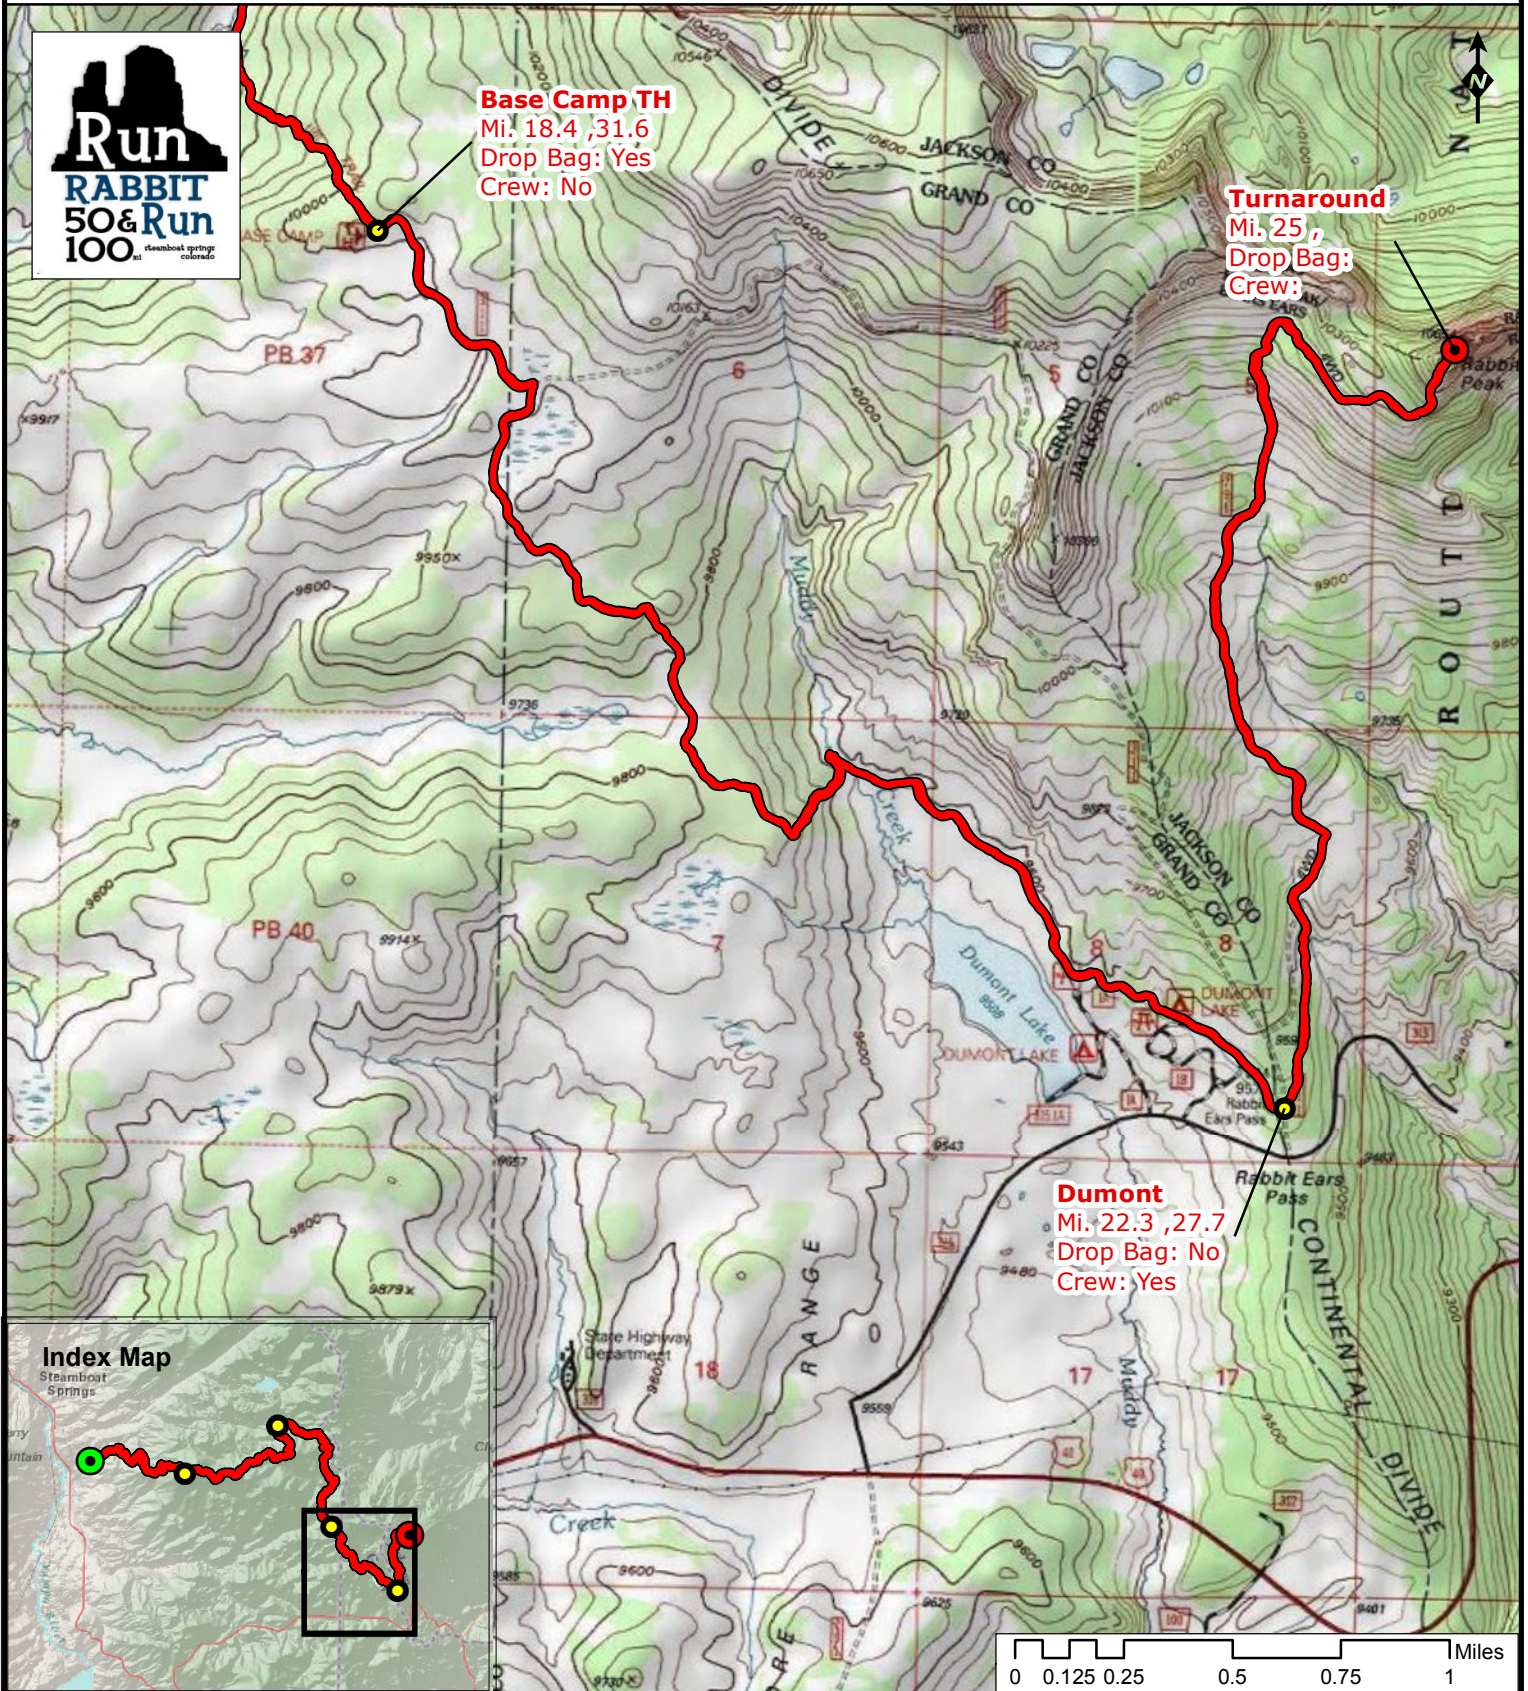

### Elevation Profile:

Scale varies from sheet to sheet & depicts route between the two aid stations on the map.

# Run Rabbit Run 50 - Long Lake to Base Camp TH

**Long Lake**  
Mi. 13.2 , 36.8  
Drop Bag: No  
Crew: No

**Base Camp TH**  
Mi. 18.4 , 31.6  
Drop Bag: Yes  
Crew: No

**Elevation Profile:**  
Scale varies from sheet to sheet & depicts route between the two aid stations on the map.