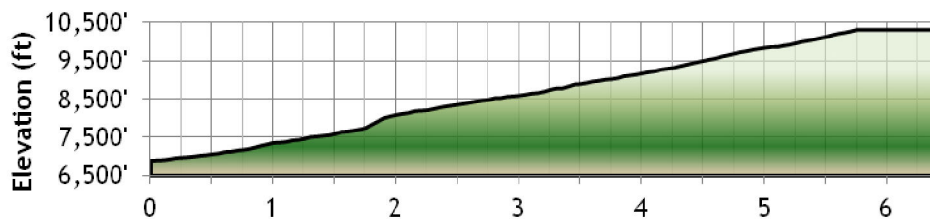

# Run Rabbit Run 50 Mile Elevation Profile

### Elevation Profile:

Scale varies from sheet to sheet & depicts route between the two aid stations on the map.