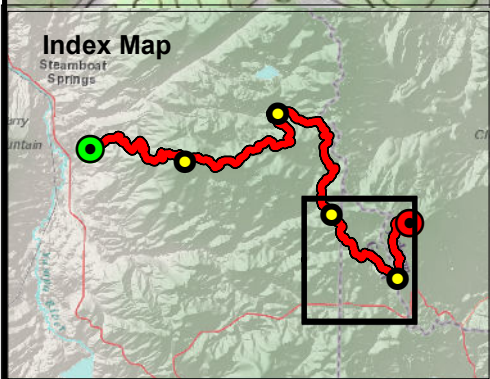

### Elevation Profile:

Scale varies from sheet to sheet & depicts route between the two aid stations on the map.

# Run Rabbit Run 50 - Long Lake to Base Camp TH

**Long Lake**  
Mi. 13.2 , 36.8  
Drop Bag: No  
Crew: No

**Base Camp TH**  
Mi. 18.4 , 31.6  
Drop Bag: Yes  
Crew: No

# RRR 50 - Base Camp TH to Turnaround and Back

**Base Camp TH**  
Mi. 18.4 ,31.6  
Drop Bag: Yes  
Crew: No

**Turnaround**  
Mi. 25,  
Drop Bag:  
Crew:

**Dumont**  
Mi. 22.3 ,27.7  
Drop Bag: No  
Crew: Yes

**Elevation Profile:**  
Scale varies from sheet to sheet & depicts route between the two aid stations on the map.