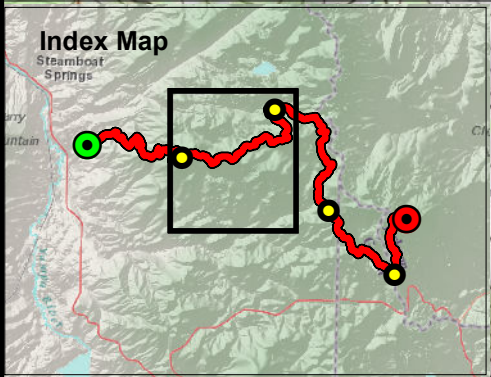

**Elevation Profile:**  
Scale varies from sheet to sheet & depicts route between the two aid stations on the map.

# Run Rabbit Run 50 - Base Camp TH to Long Lake

**Long Lake**  
Mi. 13.2 , 36.8  
Drop Bag: No  
Crew: No

# Run Rabbit Run 50 - Long Lake to Mt Werner

**Long Lake**  
Mi. 13.2, 36.8  
Drop Bag: No  
Crew: No

**Mt Werner**  
Mi. 6.4, 42.6  
Drop Bag: No  
Crew: No

**Elevation Profile:**  
Scale varies from sheet to sheet & depicts route between the two aid stations on the map.