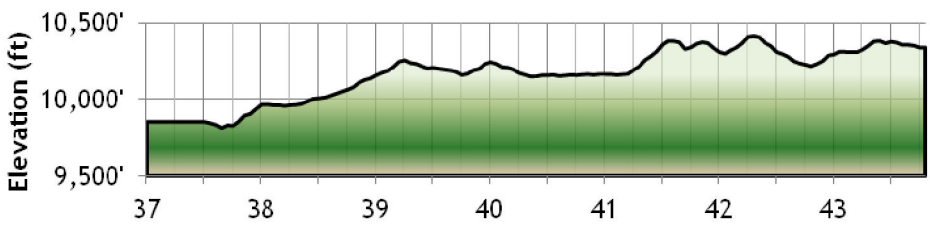

**Elevation Profile:**  
Scale varies from sheet to sheet & depicts route between the two aid stations on the map.

# Run Rabbit Run 50 - Base Camp TH to Long Lake

**Long Lake**  
Mi. 13.2 , 36.8  
Drop Bag: No  
Crew: No

# Run Rabbit Run 50 - Long Lake to Mt Werner

**Long Lake**  
Mi. 13.2, 36.8  
Drop Bag: No  
Crew: No

**Mt Werner**  
Mi. 6.4, 42.6  
Drop Bag: No  
Crew: No

**Elevation Profile:**  
Scale varies from sheet to sheet & depicts route between the two aid stations on the map.