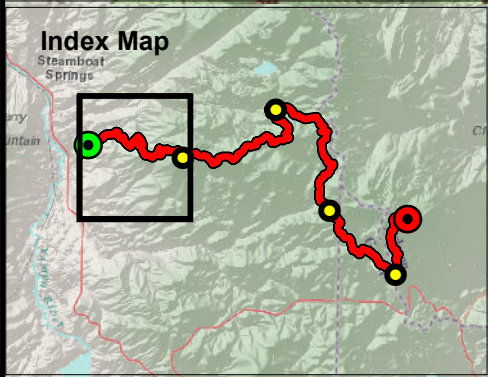

# Run Rabbit Run 50 Mile Elevation Profile

# Run Rabbit Run 50 - Start to Mt Werner

**Start/Finish**  
Mi. 0 ,50  
Drop Bag: Yes  
Crew: Yes

**Mt Werner**  
Mi. 6.4 ,42.6  
Drop Bag: No  
Crew: No

### Elevation Profile:

Scale varies from sheet to sheet & depicts route between the two aid stations on the map.