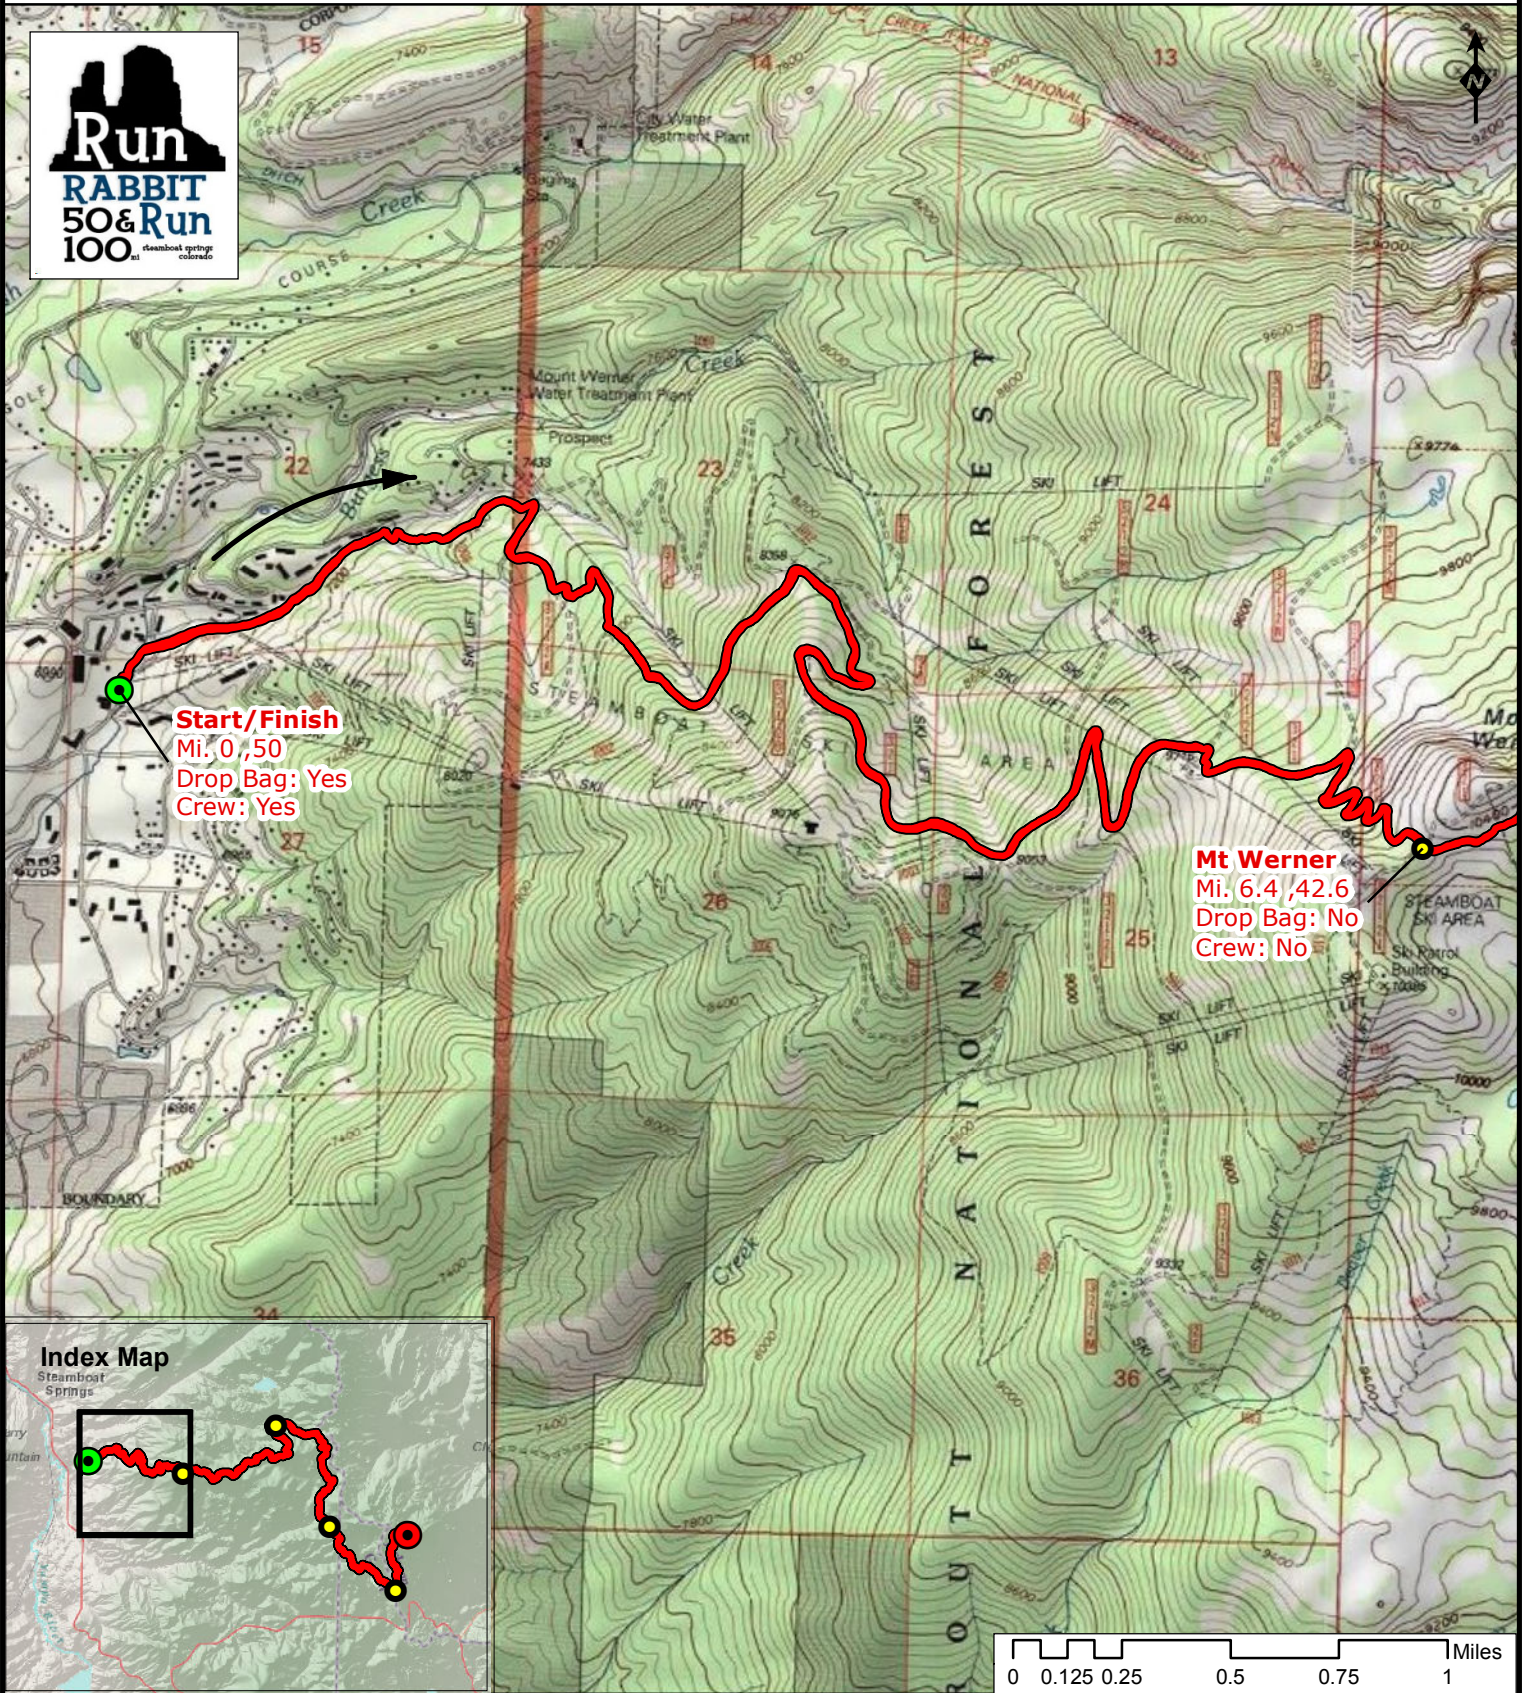

Run Rabbit Run 50 - Start to Mt Werner

Start/Finish
Mi. 0 ,50
Drop Bag: Yes
Crew: Yes

Mt Werner
Mi. 6.4 ,42.6
Drop Bag: No
Crew: No