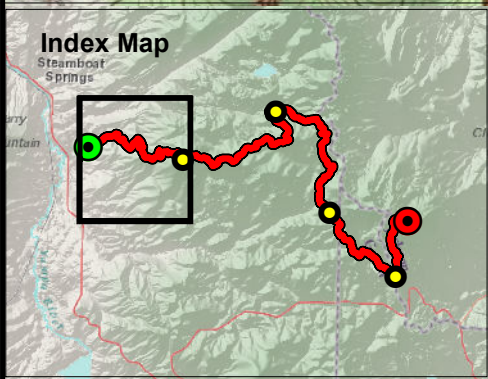

Elevation Profile:

Scale varies from sheet to sheet & depicts route between the two aid stations on the map.