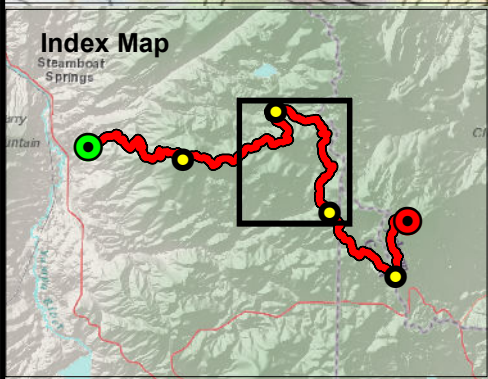

Run Rabbit Run 50 - Base Camp TH to Long Lake

Long Lake
Mi. 13.2 , 36.8
Drop Bag: No
Crew: No