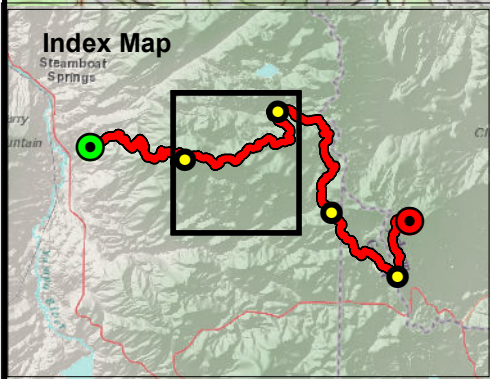

### Elevation Profile:

Scale varies from sheet to sheet & depicts route between the two aid stations on the map.

# Run Rabbit Run 50 - Mt Werner to Long Lake

**Long Lake**  
Mi. 13.2, 36.8  
Drop Bag: No  
Crew: No

**Mt Werner**  
Mi. 6.4, 42.6  
Drop Bag: No  
Crew: No