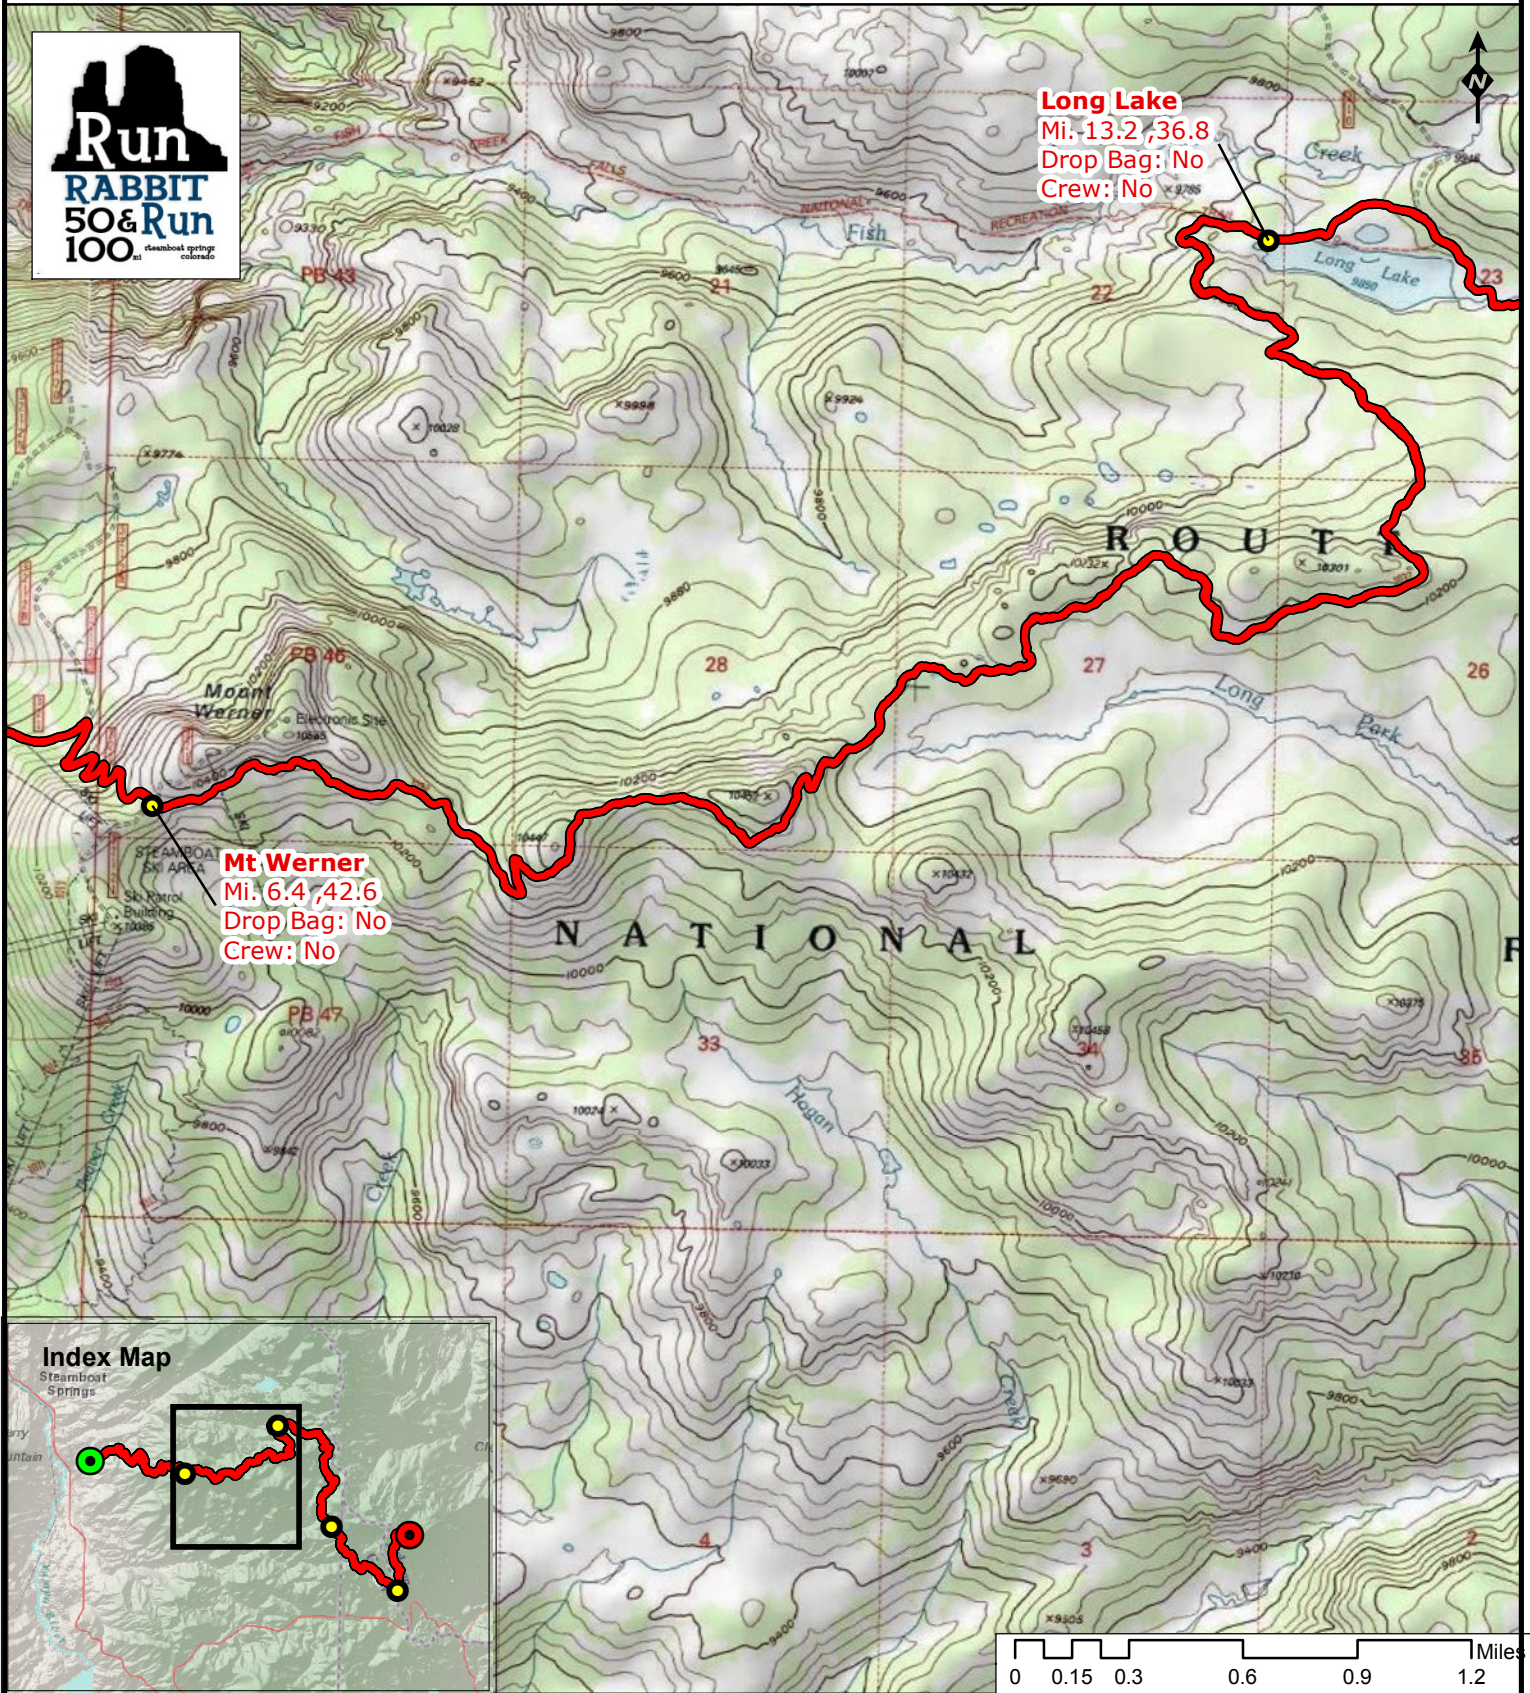

Run Rabbit Run 50 - Mt Werner to Long Lake

Long Lake
Mi. 13.2, 36.8
Drop Bag: No
Crew: No

Mt Werner
Mi. 6.4, 42.6
Drop Bag: No
Crew: No