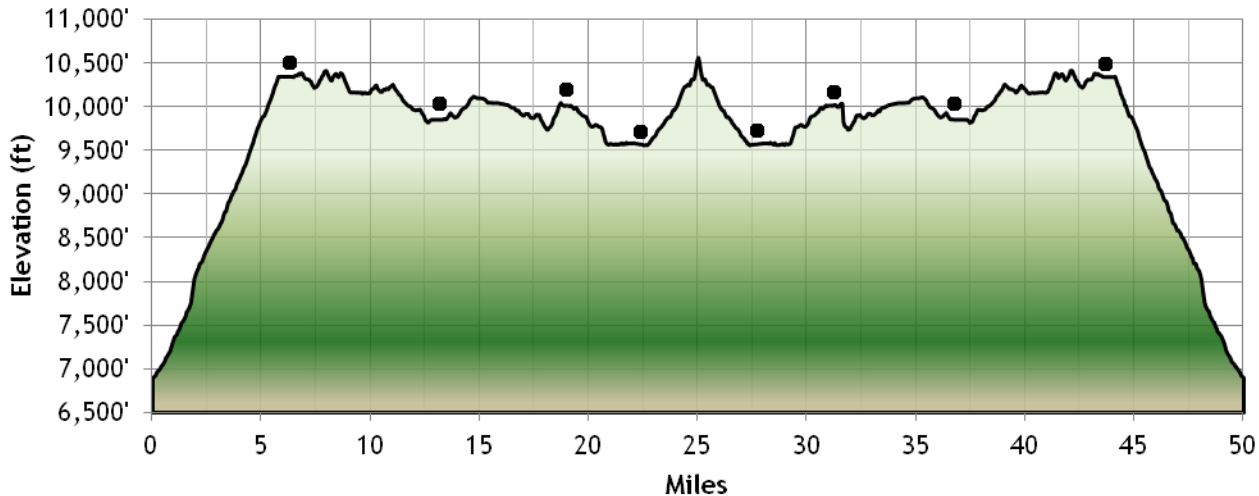

Steamboat Springs

**Start/Finish**  
Mi. 0 ,50  
Drop Bag: Yes  
Crew: Yes

**Mt Werner**  
Mi. 6.4 ,42.6  
Drop Bag: No  
Crew: No

**Long Lake**  
Mi. 13.2 ,36.8  
Drop Bag: No  
Crew: No

**Base Camp TH**  
Mi. 18.4 ,31.6  
Drop Bag: Yes  
Crew: No

**Rabbit Ears Peak Turnaround**  
Mi. 25, No Aid

**Dumont**  
Mi. 22.3 ,27.7  
Drop Bag: No  
Crew: Yes

# Run Rabbit Run 50 Mile Elevation Profile

### Elevation Profile:

Scale varies from sheet to sheet & depicts route between the two aid stations on the map.