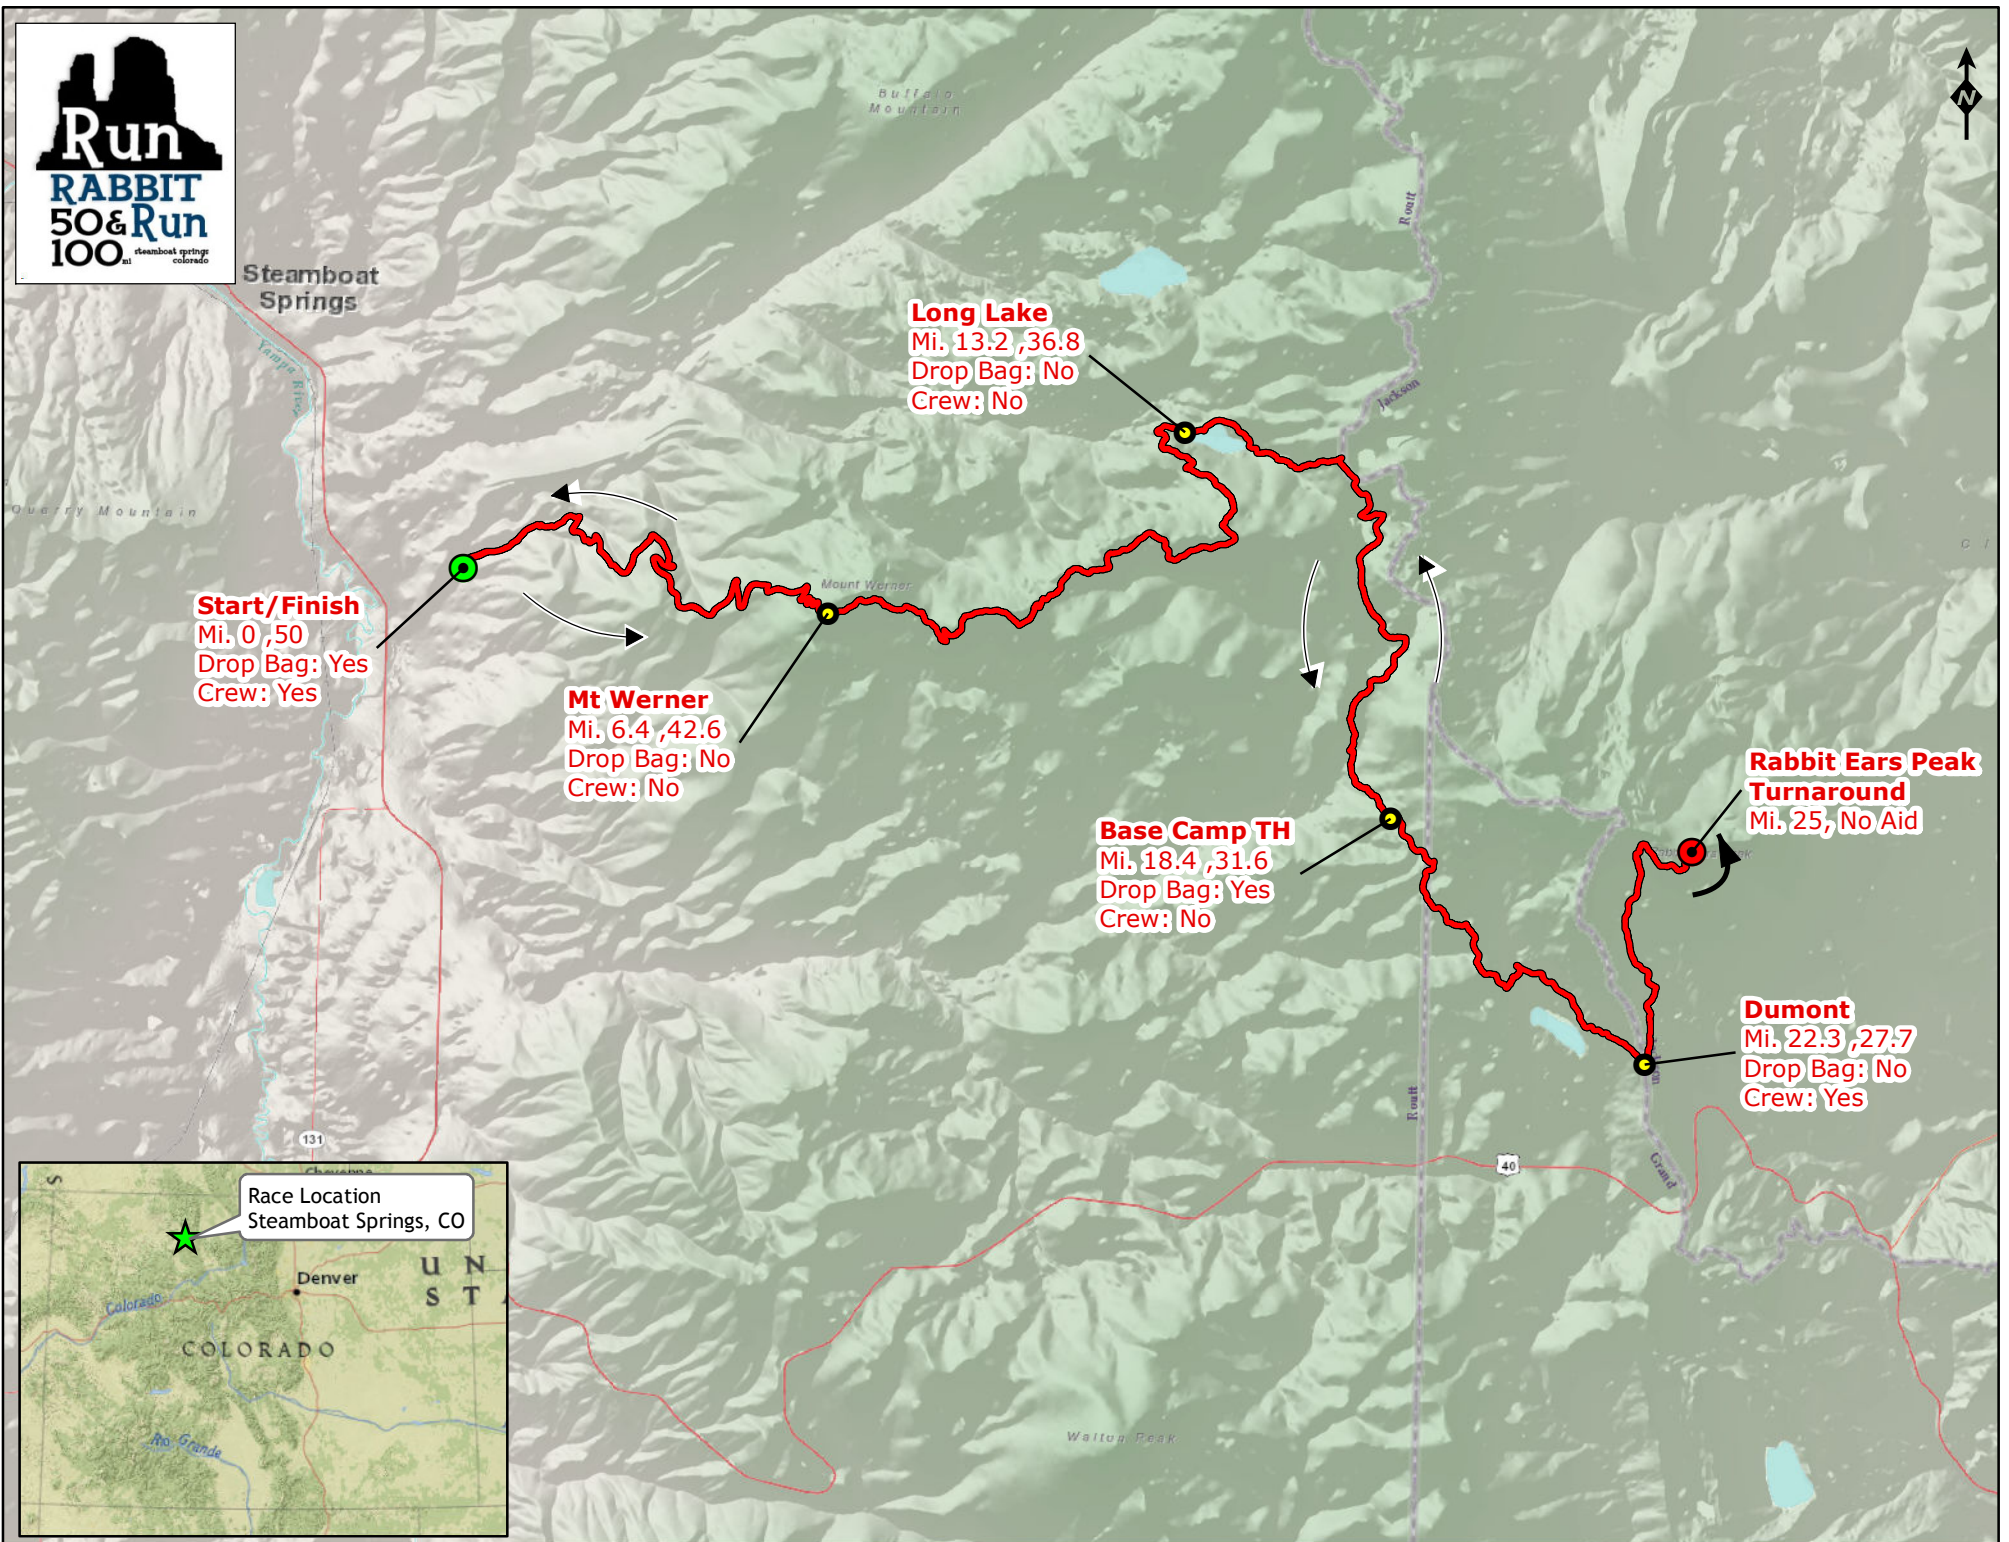

**Rabbit Ears Peak Turnaround**  
Mi. 25, No Aid

**Dumont**  
Mi. 22.3 ,27.7  
Drop Bag: No  
Crew: Yes

### Elevation Profile:

Scale varies from sheet to sheet & depicts route between the two aid stations on the map.