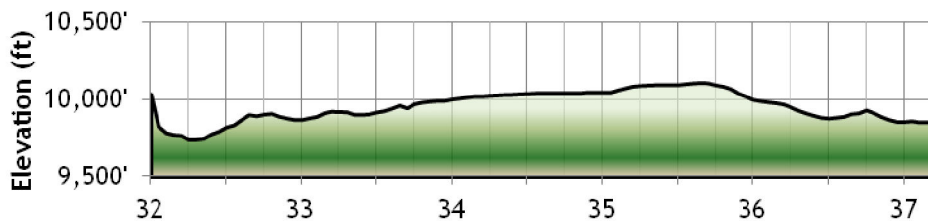

Run Rabbit Run 50 - Base Camp TH to Long Lake

Long Lake
Mi. 13.2 , 36.8
Drop Bag: No
Crew: No